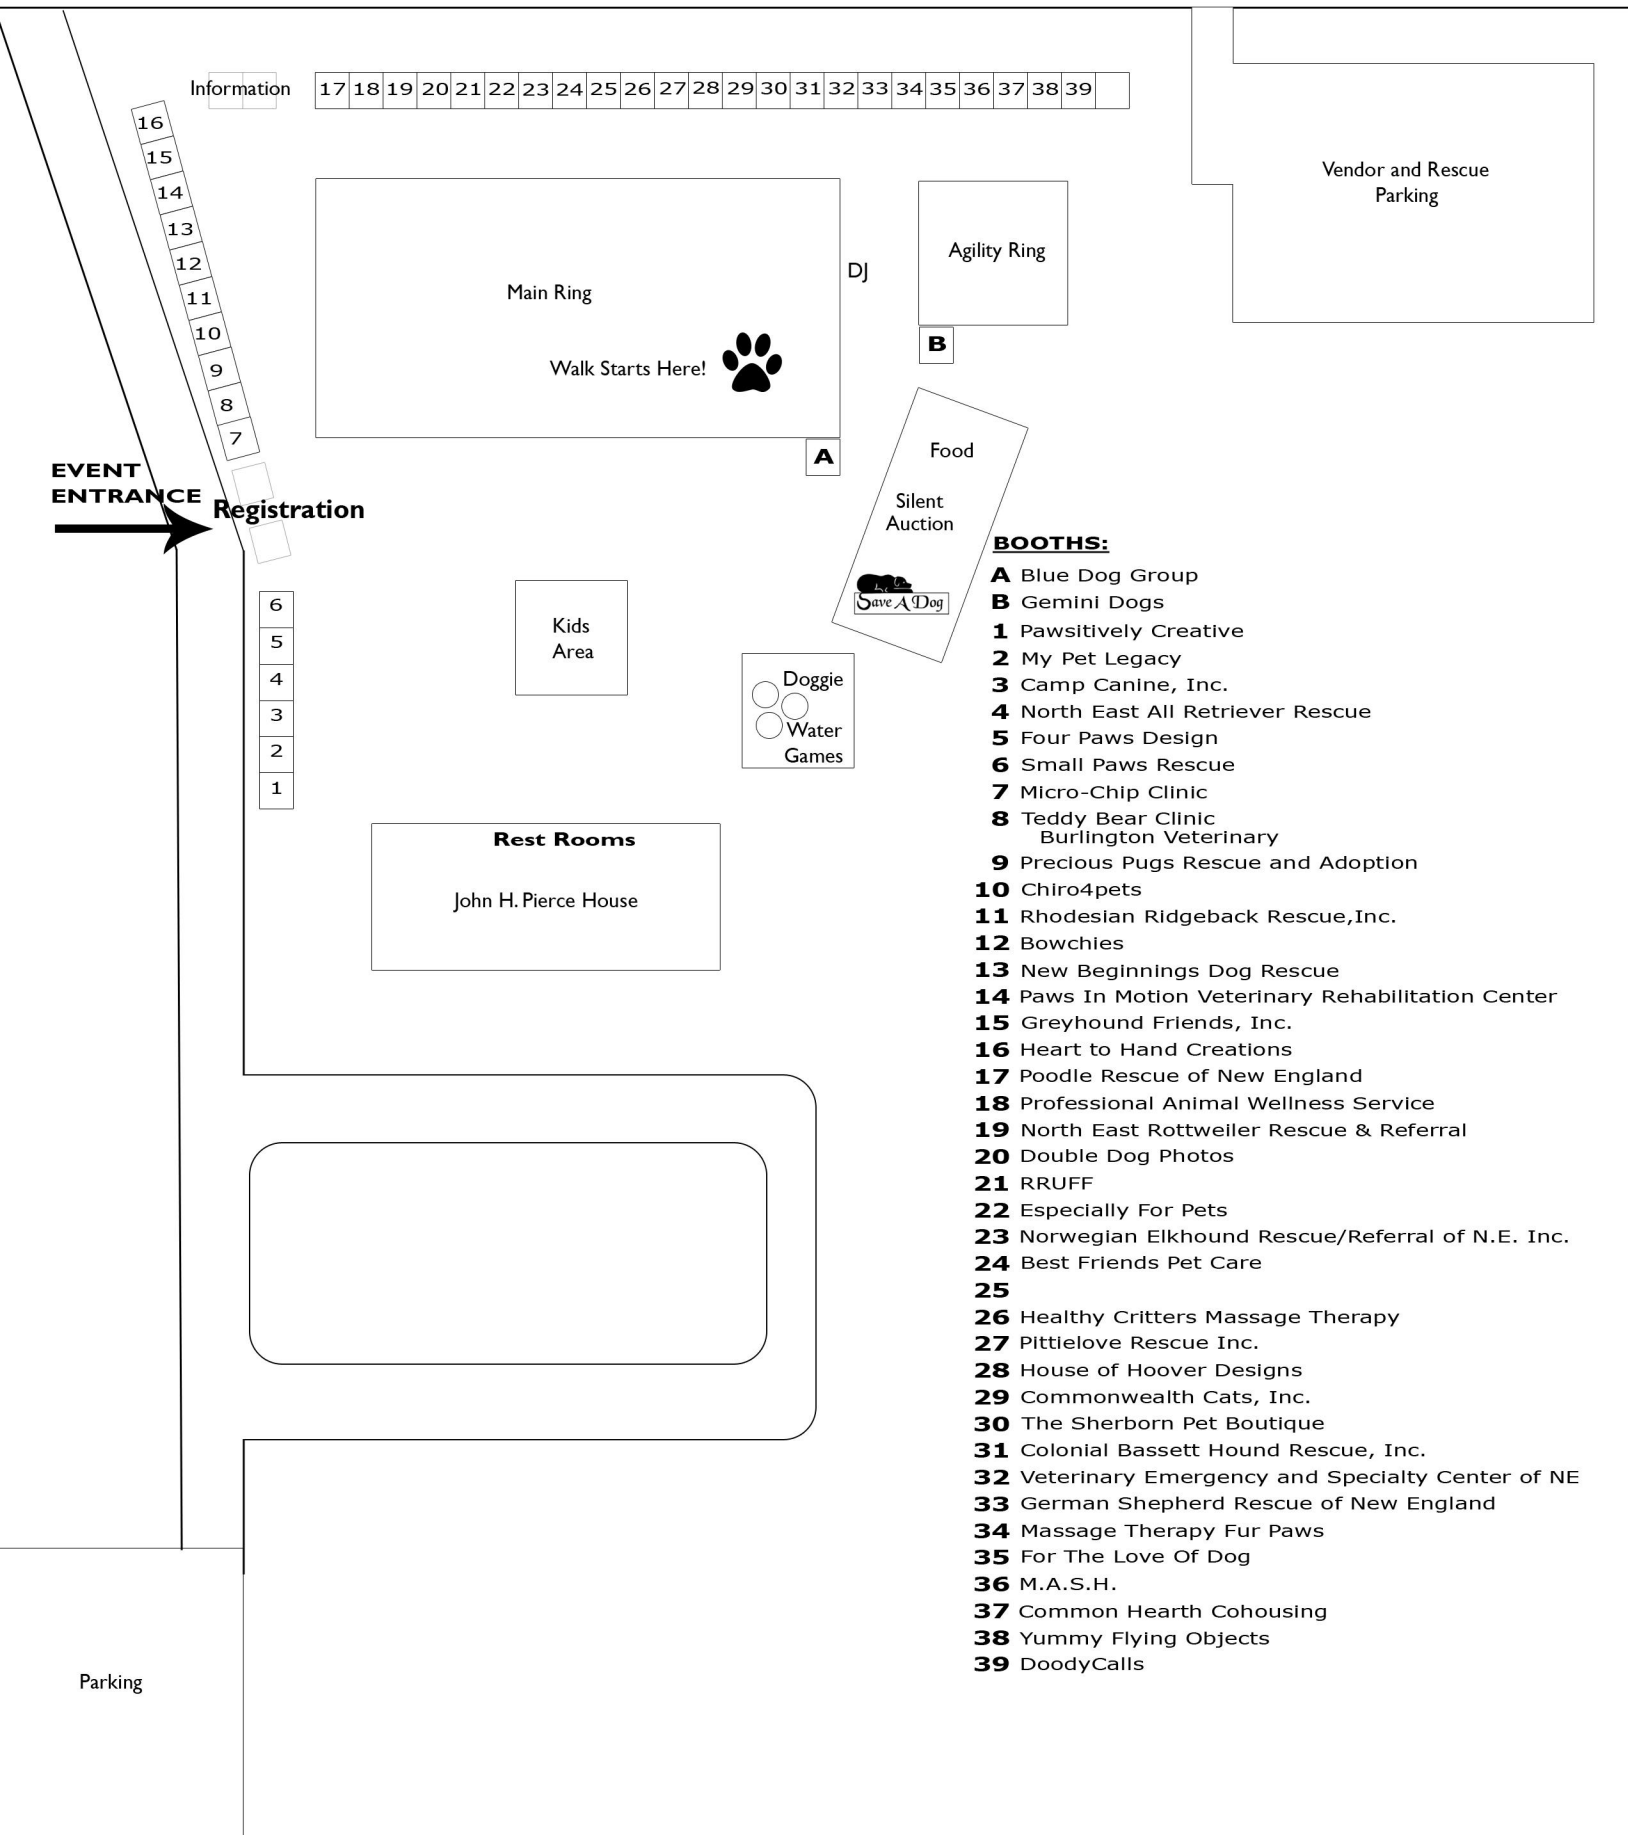

Weston Road

BOOTHS:

- A** Blue Dog Group
- B** Gemini Dogs
- 1** Pawsitively Creative
- 2** My Pet Legacy
- 3** Camp Canine, Inc.
- 4** North East All Retriever Rescue
- 5** Four Paws Design
- 6** Small Paws Rescue
- 7** Micro-Chip Clinic
- 8** Teddy Bear Clinic
Burlington Veterinary
- 9** Precious Pugs Rescue and Adoption
- 10** Chiro4pets
- 11** Rhodesian Ridgeback Rescue, Inc.
- 12** Bowchies
- 13** New Beginnings Dog Rescue
- 14** Paws In Motion Veterinary Rehabilitation Center
- 15** Greyhound Friends, Inc.
- 16** Heart to Hand Creations
- 17** Poodle Rescue of New England
- 18** Professional Animal Wellness Service
- 19** North East Rottweiler Rescue & Referral
- 20** Double Dog Photos
- 21** RRUFF
- 22** Especially For Pets
- 23** Norwegian Elkhound Rescue/Referral of N.E. Inc.
- 24** Best Friends Pet Care
- 25**
- 26** Healthy Critters Massage Therapy
- 27** Pittielove Rescue Inc.
- 28** House of Hoover Designs
- 29** Commonwealth Cats, Inc.
- 30** The Sherborn Pet Boutique
- 31** Colonial Bassett Hound Rescue, Inc.
- 32** Veterinary Emergency and Specialty Center of NE
- 33** German Shepherd Rescue of New England
- 34** Massage Therapy Fur Paws
- 35** For The Love Of Dog
- 36** M.A.S.H.
- 37** Common Hearth Cohousing
- 38** Yummy Flying Objects
- 39** DoodyCalls

SITE MAP